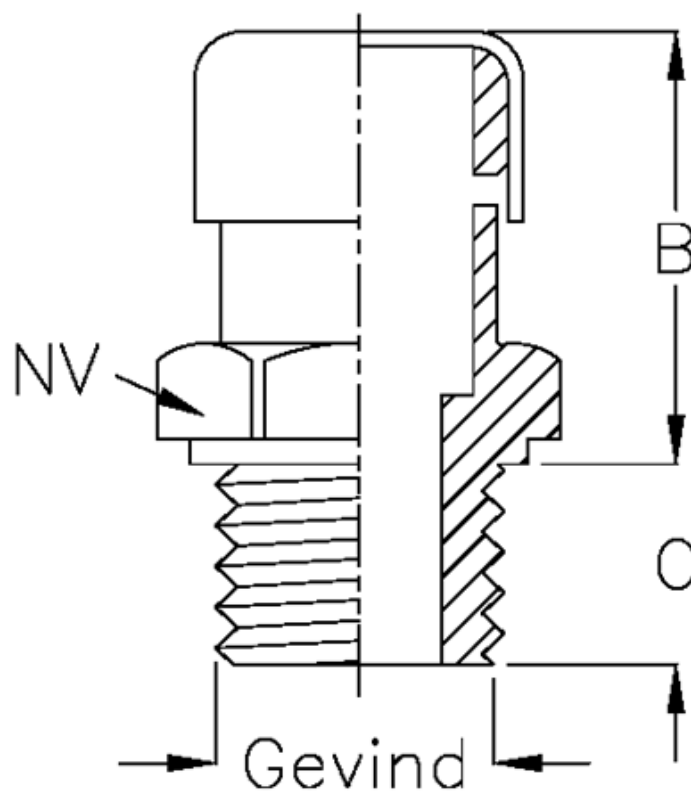

# Data Sheet

Article number: 21301224

Description: Breather plug  
Type 30B G 1/2

## Measures

B = 19

C = 10

NV = 24

Thread = 1/2 GAS